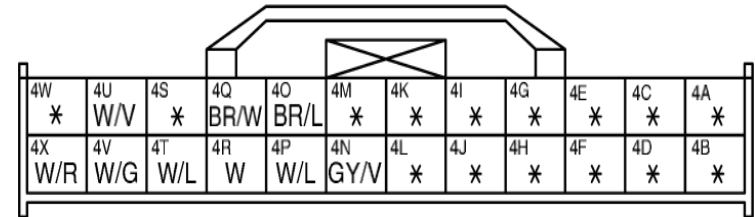

2

1

Подключение к MAZDA CX7-CX9

CS9100 (SPT-100)
Mazda (Kenwood)

	CS 9100	CS8000	GARMIN
SW1	ON	ON	ON
SW2	OFF	OFF	OFF
SW3	OFF	OFF	OFF
SW4	OFF	OFF	OFF
SW5	ON	OFF	OFF
SW6	OFF	ON	OFF
SW7	OFF	OFF	ON
SW8	OFF	OFF	OFF