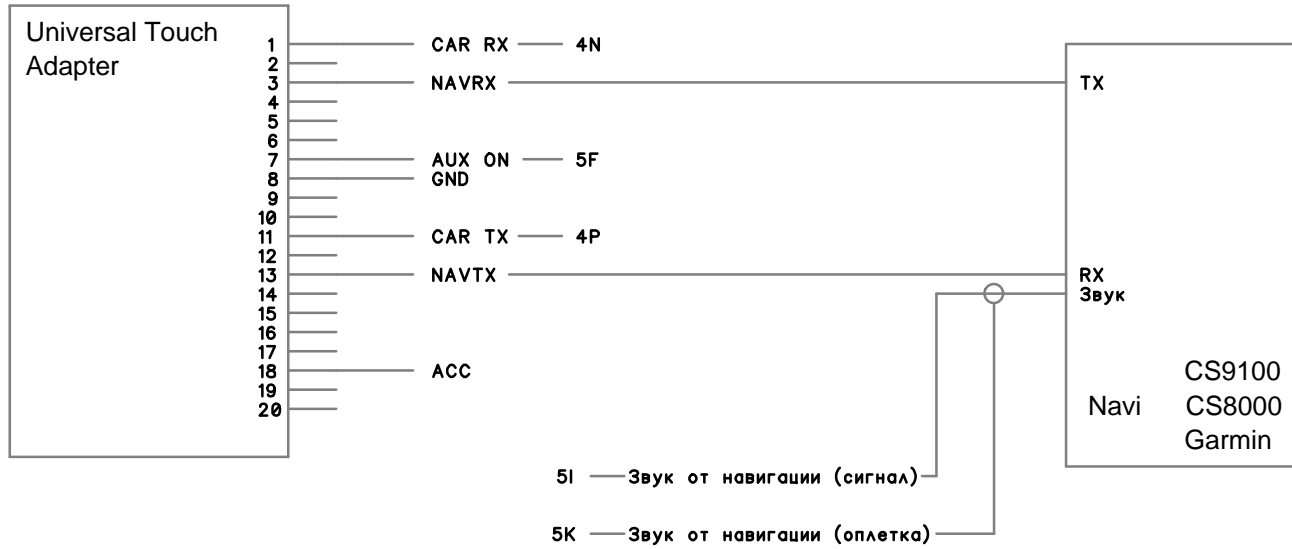

2

1

Подключение к MAZDA CX7-CX9

CS9100 (SPT-100)
Mazda (Kenwood)

	CS 9100	CS8000	GARMIN
SW1	ON	ON	ON
SW2	OFF	OFF	OFF
SW3	OFF	OFF	OFF
SW4	OFF	OFF	OFF
SW5	ON	OFF	OFF
SW6	OFF	ON	OFF
SW7	OFF	OFF	ON
SW8	OFF	OFF	OFF